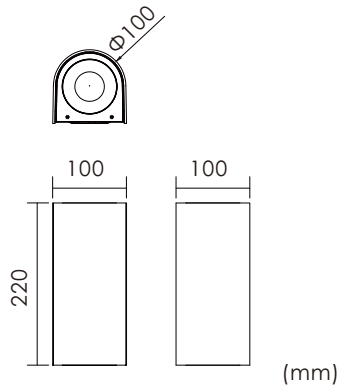

Technical data

Item No.	B4TR0-43322-NN	B4TR0-43322-DN	B4TR0-43522-NN	B4TR0-43522-DN
Input Power	43W		43W	
Input Voltage	AC220~240V		AC220~240V	
Power Factor	≥0.9		≥0.9	
Luminous Flux(±5%)	2930 lm		3080 lm	
Colour temperature	3000K		4000K	
Beam Angle	↓ 18°/18°↑		↓ 18°/18°↑	
Color Rendering Index	>80		>80	
Life Time	L70(B50)50,000H		L70(B50)50,000H	
Colour consistency SDCM	<3		<3	
Dimming	NO	DALI	NO	DALI
Housing Color	Black/Silver		Black/Silver	
Fixture Materia	6063AL		6063AL	
Protection Level	IP65/IK07		IP65/IK07	
Storage Temperature	-30°C~+60°C		-30°C~+60°C	
Working Temperature	-30°C~+45°C		-30°C~+45°C	
Net Weight	1.65kg		1.65kg	
Size	100*100*220mm		100*100*220mm	
Package size	400*400*315mm (9 PCS)		400*400*315mm (9 PCS)	
20GP	4410 PCS		4410 PCS	
40GP	9450 PCS		9450 PCS