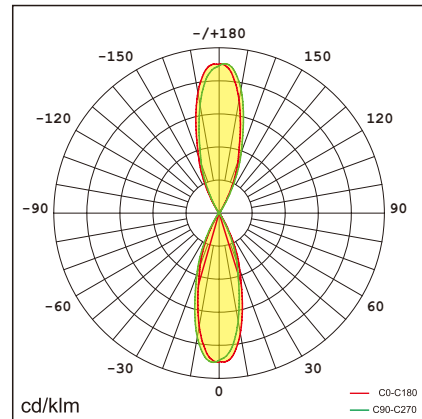

Item No.	B4TR0-43344-NN	B4TR0-43344-DN	B4TR0-43544-NN	B4TR0-43544-DN
Input Power	43W		43W	
Input Voltage	AC220~240V		AC220~240V	
Power Factor	≥0.9		≥0.9	
Luminous Flux(±5%)	2930 lm		3080 lm	
Colour temperature	3000K		4000K	
Beam Angle	↓36°/36°↑		↓36°/36°↑	
Color Rendering Index	>80		>80	
Life Time	L70(B50)50,000H		L70(B50)50,000H	
Colour consistency SDCM	<3		<3	
Dimming	NO	DALI	NO	DALI
Housing Color	Black/Silver		Black/Silver	
Fixture Materia	6063AL		6063AL	
Protection Level	IP65/IK07		IP65/IK07	
Storage Temperature	-30°C~+60°C		-30°C~+60°C	
Working Temperature	-30°C~+45°C		-30°C~+45°C	
Net Weight	1.65kg		1.65kg	
Size	100*100*220mm		100*100*220mm	
Package size	400*400*315mm (9 PCS)		400*400*315mm (9 PCS)	
20GP	4410 PCS		4410 PCS	
40GP	9450 PCS		9450 PCS	

Shenzhen Nexol Lighting Technology Co.,Ltd.

E-mail: info@nexol-lighting.com

www.nexol-lighting.com

Factory: Floor 6-9, Building 3, Tonghu Intelligent Industrial Park, Zhongkai High-Tech District, HuiZhou 516035

Office: Room 306&309, Floor 3, Building E, Longhua Digital Industrial Park, Guanlan Road 54-6, Longhua district, Shenzhen, China 518110

All values in specification are typical value from laboratory measurement, for concrete data, please refer to shipment testing report. Information provided is subject to change without notice. Please verify all details with NEXOL Lighting.

Copyright Shenzhen Nexol Lighting Co., Ltd.. All rights reserved.