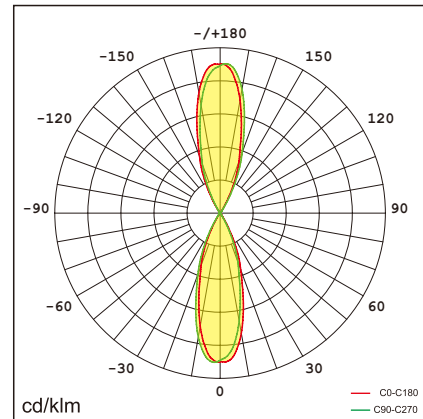

Technical data

Item No.	B4TR0-24333-NN	B4TR0-24333-DN	B4TR0-24533-NN	B4TR0-24533-DN
Input Power	24W		24W	
Input Voltage	AC220~240V		AC220~240V	
Power Factor	≥0.9		≥0.9	
Luminous Flux(±5%)	1825 lm		2350 lm	
Colour temperature	3000K		4000K	
Beam Angle	↓24°/24°↑		↓24°/24°↑	
Color Rendering Index	>80		>80	
Life Time	L70(B50)50,000H		L70(B50)50,000H	
Colour consistency SDCM	<3		<3	
Dimming	NO	DALI	NO	DALI
Housing Color	Black/Silver		Black/Silver	
Fixture Materia	6063AL		6063AL	
Protection Level	IP65/IK07		IP65/IK07	
Storage Temperature	-30°C~+60°C		-30°C~+60°C	
Working Temperature	-30°C~+45°C		-30°C~+45°C	
Net Weight	1.65kg		1.65kg	
Size	100*100*220mm		100*100*220mm	
Package size	400*400*315mm (9 PCS)		400*400*315mm (9 PCS)	
20GP	4410 PCS		4410 PCS	
40GP	9450 PCS		9450 PCS	

Technical data

Item No.	B4TR0-24344-NN	B4TR0-24344-DN	B4TR0-24544-NN	B4TR0-24544-DN
Input Power	24W		24W	
Input Voltage	AC220~240V		AC220~240V	
Power Factor	≥0.9		≥0.9	
Luminous Flux(±5%)	1825 lm		2350 lm	
Colour temperature	3000K		4000K	
Beam Angle	↓ 36°/36°↑		↓ 36°/36°↑	
Color Rendering Index	>80		>80	
Life Time	L70(B50)50,000H		L70(B50)50,000H	
Colour consistency SDCM	<3		<3	
Dimming	NO	DALI	NO	DALI
Housing Color	Black/Silver		Black/Silver	
Fixture Materia	6063AL		6063AL	
Protection Level	IP65/IK07		IP65/IK07	
Storage Temperature	-30°C~+60°C		-30°C~+60°C	
Working Temperature	-30°C~+45°C		-30°C~+45°C	
Net Weight	1.65kg		1.65kg	
Size	100*100*220mm		100*100*220mm	
Package size	400*400*315mm (9 PCS)		400*400*315mm (9 PCS)	
20GP	4410 PCS		4410 PCS	
40GP	9450 PCS		9450 PCS	