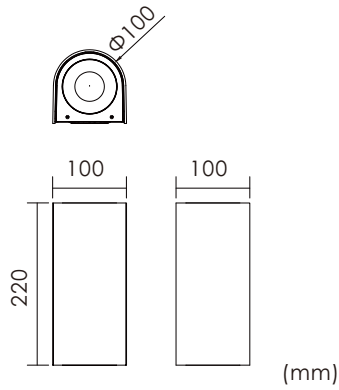

Technical data

Item No.	B4TR0-24322-NN	B4TR0-24322-DN	B4TR0-24522-NN	B4TR0-24522-DN
Input Power	24W		24W	
Input Voltage	AC220~240V		AC220~240V	
Power Factor	≥ 0.9		≥ 0.9	
Luminous Flux($\pm 5\%$)	1825 lm		2350 lm	
Colour temperature	3000K		4000K	
Beam Angle	$\downarrow 18^\circ/18^\circ\uparrow$		$\downarrow 18^\circ/18^\circ\uparrow$	
Color Rendering Index	> 80		> 80	
Life Time	L70(B50)50,000H		L70(B50)50,000H	
Colour consistency SDCM	< 3		< 3	
Dimming	NO	DALI	NO	DALI
Housing Color	Black/Silver		Black/Silver	
Fixture Materia	6063AL		6063AL	
Protection Level	IP65/IK07		IP65/IK07	
Storage Temperature	$-30^\circ\text{C}\sim+60^\circ\text{C}$		$-30^\circ\text{C}\sim+60^\circ\text{C}$	
Working Temperature	$-30^\circ\text{C}\sim+45^\circ\text{C}$		$-30^\circ\text{C}\sim+45^\circ\text{C}$	
Net Weight	1.65kg		1.65kg	
Size	100*100*220mm		100*100*220mm	
Package size	400*400*315mm (9 PCS)		400*400*315mm (9 PCS)	
20GP	4410 PCS		4410 PCS	
40GP	9450 PCS		9450 PCS