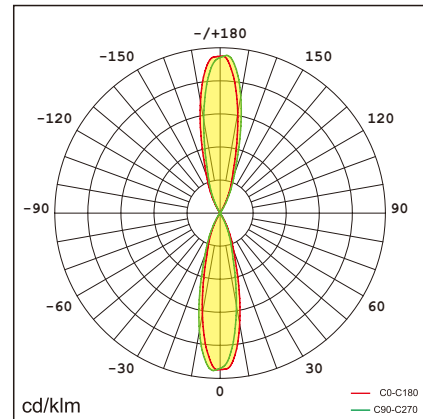

Technical data

Item No.	B4TR0-24333-NN	B4TR0-24333-DN	B4TR0-24533-NN	B4TR0-24533-DN
Input Power	24W		24W	
Input Voltage	AC220~240V		AC220~240V	
Power Factor	≥0.9		≥0.9	
Luminous Flux(±5%)	1825 lm		2350 lm	
Colour temperature	3000K		4000K	
Beam Angle	↓24°/24°↑		↓24°/24°↑	
Color Rendering Index	>80		>80	
Life Time	L70(B50)50,000H		L70(B50)50,000H	
Colour consistency SDCM	<3		<3	
Dimming	NO	DALI	NO	DALI
Housing Color	Black/Silver		Black/Silver	
Fixture Materia	6063AL		6063AL	
Protection Level	IP65/IK07		IP65/IK07	
Storage Temperature	-30°C~+60°C		-30°C~+60°C	
Working Temperature	-30°C~+45°C		-30°C~+45°C	
Net Weight	1.65kg		1.65kg	
Size	100*100*220mm		100*100*220mm	
Package size	400*400*315mm (9 PCS)		400*400*315mm (9 PCS)	
20GP	4410 PCS		4410 PCS	
40GP	9450 PCS		9450 PCS	

Technical data

Item No.	B4TR0-24344-NN	B4TR0-24344-DN	B4TR0-24544-NN	B4TR0-24544-DN
Input Power	24W		24W	
Input Voltage	AC220~240V		AC220~240V	
Power Factor	≥0.9		≥0.9	
Luminous Flux(±5%)	1825 lm		2350 lm	
Colour temperature	3000K		4000K	
Beam Angle	↓ 36°/36°↑		↓ 36°/36°↑	
Color Rendering Index	>80		>80	
Life Time	L70(B50)50,000H		L70(B50)50,000H	
Colour consistency SDCM	<3		<3	
Dimming	NO	DALI	NO	DALI
Housing Color	Black/Silver		Black/Silver	
Fixture Materia	6063AL		6063AL	
Protection Level	IP65/IK07		IP65/IK07	
Storage Temperature	-30°C~+60°C		-30°C~+60°C	
Working Temperature	-30°C~+45°C		-30°C~+45°C	
Net Weight	1.65kg		1.65kg	
Size	100*100*220mm		100*100*220mm	
Package size	400*400*315mm (9 PCS)		400*400*315mm (9 PCS)	
20GP	4410 PCS		4410 PCS	
40GP	9450 PCS		9450 PCS	