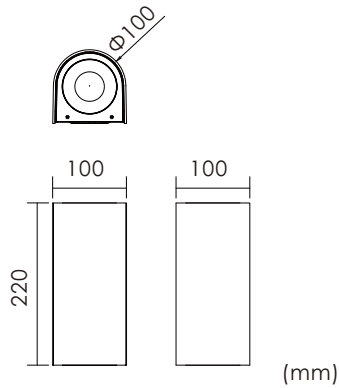

Technical data

Item No.	B4TR0-24333-NN	B4TR0-24333-DN	B4TR0-24533-NN	B4TR0-24533-DN
Input Power	24W		24W	
Input Voltage	AC220~240V		AC220~240V	
Power Factor	≥0.9		≥0.9	
Luminous Flux(±5%)	1825 lm		2350 lm	
Colour temperature	3000K		4000K	
Beam Angle	↓24°/24°↑		↓24°/24°↑	
Color Rendering Index	>80		>80	
Life Time	L70(B50)50,000H		L70(B50)50,000H	
Colour consistency SDCM	<3		<3	
Dimming	NO	DALI	NO	DALI
Housing Color	Black/Silver		Black/Silver	
Fixture Materia	6063AL		6063AL	
Protection Level	IP65/IK07		IP65/IK07	
Storage Temperature	-30°C~+60°C		-30°C~+60°C	
Working Temperature	-30°C~+45°C		-30°C~+45°C	
Net Weight	1.65kg		1.65kg	
Size	100*100*220mm		100*100*220mm	
Package size	400*400*315mm (9 PCS)		400*400*315mm (9 PCS)	
20GP	4410 PCS		4410 PCS	
40GP	9450 PCS		9450 PCS	

Technical data

Item No.	B4TR0-24344-NN	B4TR0-24344-DN	B4TR0-24544-NN	B4TR0-24544-DN
Input Power	24W		24W	
Input Voltage	AC220~240V		AC220~240V	
Power Factor	≥0.9		≥0.9	
Luminous Flux(±5%)	1825 lm		2350 lm	
Colour temperature	3000K		4000K	
Beam Angle	↓ 36°/36°↑		↓ 36°/36°↑	
Color Rendering Index	>80		>80	
Life Time	L70(B50)50,000H		L70(B50)50,000H	
Colour consistency SDCM	<3		<3	
Dimming	NO	DALI	NO	DALI
Housing Color	Black/Silver		Black/Silver	
Fixture Materia	6063AL		6063AL	
Protection Level	IP65/IK07		IP65/IK07	
Storage Temperature	-30°C~+60°C		-30°C~+60°C	
Working Temperature	-30°C~+45°C		-30°C~+45°C	
Net Weight	1.65kg		1.65kg	
Size	100*100*220mm		100*100*220mm	
Package size	400*400*315mm (9 PCS)		400*400*315mm (9 PCS)	
20GP	4410 PCS		4410 PCS	
40GP	9450 PCS		9450 PCS	