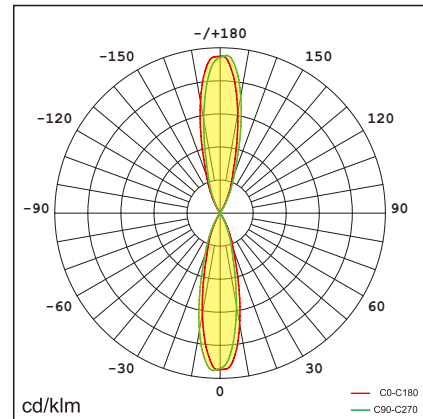

Technical data

Item No.	B4TR0-43333-NN	B4TR0-43333-DN	B4TR0-43533-NN	B4TR0-43533-DN
Input Power	43W		43W	
Input Voltage	AC220~240V		AC220~240V	
Power Factor	≥0.9		≥0.9	
Luminous Flux(±5%)	2930 lm		3080 lm	
Colour temperature	3000K		4000K	
Beam Angle	↓24°/24°↑		↓24°/24°↑	
Color Rendering Index	>80		>80	
Life Time	L70(B50)50,000H		L70(B50)50,000H	
Colour consistency SDCM	<3		<3	
Dimming	NO	DALI	NO	DALI
Housing Color	Black/Silver		Black/Silver	
Fixture Materia	6063AL		6063AL	
Protection Level	IP65/IK07		IP65/IK07	
Storage Temperature	-30°C~+60°C		-30°C~+60°C	
Working Temperature	-30°C~+45°C		-30°C~+45°C	
Net Weight	1.65kg		1.65kg	
Size	100*100*220mm		100*100*220mm	
Package size	400*400*315mm (9 PCS)		400*400*315mm (9 PCS)	
20GP	4410 PCS		4410 PCS	
40GP	9450 PCS		9450 PCS