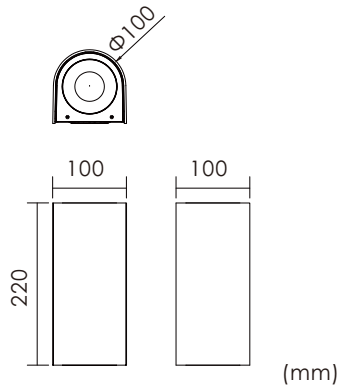

Item No.	B4TR0-43344-NN	B4TR0-43344-DN	B4TR0-43544-NN	B4TR0-43544-DN
Input Power	43W		43W	
Input Voltage	AC220~240V		AC220~240V	
Power Factor	≥0.9		≥0.9	
Luminous Flux(±5%)	2930 lm		3080 lm	
Colour temperature	3000K		4000K	
Beam Angle	↓36°/36°↑		↓36°/36°↑	
Color Rendering Index	>80		>80	
Life Time	L70(B50)50,000H		L70(B50)50,000H	
Colour consistency SDCM	<3		<3	
Dimming	NO	DALI	NO	DALI
Housing Color	Black/Silver		Black/Silver	
Fixture Materia	6063AL		6063AL	
Protection Level	IP65/IK07		IP65/IK07	
Storage Temperature	-30°C~+60°C		-30°C~+60°C	
Working Temperature	-30°C~+45°C		-30°C~+45°C	
Net Weight	1.65kg		1.65kg	
Size	100*100*220mm		100*100*220mm	
Package size	400*400*315mm (9 PCS)		400*400*315mm (9 PCS)	
20GP	4410 PCS		4410 PCS	
40GP	9450 PCS		9450 PCS	

Shenzhen Nexol Lighting Technology Co.,Ltd.

E-mail: info@nexol-lighting.com

www.nexol-lighting.com

Factory: Floor 6-9, Building 3, Tonghu Intelligent Industrial Park, Zhongkai High-Tech District, HuiZhou 516035

Office: Room 306&309, Floor 3, Building E, Longhua Digital Industrial Park, Guanlan Road 54-6, Longhua district, Shenzhen, China 518110

All values in specification are typical value from laboratory measurement, for concrete data, please refer to shipment testing report. Information provided is subject to change without notice. Please verify all details with NEXOL Lighting.

Copyright Shenzhen Nexol Lighting Co., Ltd.. All rights reserved.