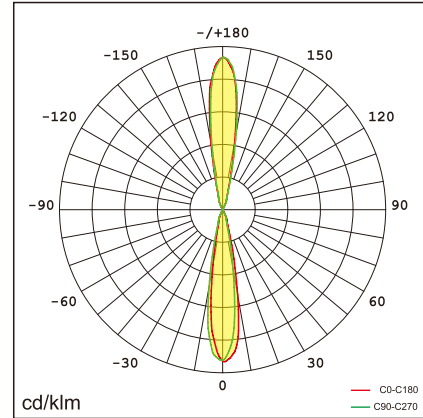

Technical data

Item No.	B4TR0-43322-NN	B4TR0-43322-DN	B4TR0-43522-NN	B4TR0-43522-DN
Input Power	43W		43W	
Input Voltage	AC220~240V		AC220~240V	
Power Factor	≥0.9		≥0.9	
Luminous Flux(±5%)	2930 lm		3080 lm	
Colour temperature	3000K		4000K	
Beam Angle	↓ 18°/18°↑		↓ 18°/18°↑	
Color Rendering Index	>80		>80	
Life Time	L70(B50)50,000H		L70(B50)50,000H	
Colour consistency SDCM	<3		<3	
Dimming	NO	DALI	NO	DALI
Housing Color	Black/Silver		Black/Silver	
Fixture Materia	6063AL		6063AL	
Protection Level	IP65/IK07		IP65/IK07	
Storage Temperature	-30°C~+60°C		-30°C~+60°C	
Working Temperature	-30°C~+45°C		-30°C~+45°C	
Net Weight	1.65kg		1.65kg	
Size	100*100*220mm		100*100*220mm	
Package size	400*400*315mm (9 PCS)		400*400*315mm (9 PCS)	
20GP	4410 PCS		4410 PCS	
40GP	9450 PCS		9450 PCS