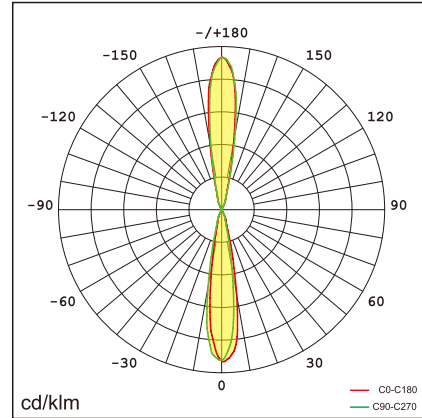

Technical data

Item No.	B4TR0-24322-NN	B4TR0-24322-DN	B4TR0-24522-NN	B4TR0-24522-DN
Input Power	24W		24W	
Input Voltage	AC220~240V		AC220~240V	
Power Factor	≥ 0.9		≥ 0.9	
Luminous Flux($\pm 5\%$)	1825 lm		2350 lm	
Colour temperature	3000K		4000K	
Beam Angle	$\downarrow 18^\circ/18^\circ\uparrow$		$\downarrow 18^\circ/18^\circ\uparrow$	
Color Rendering Index	> 80		> 80	
Life Time	L70(B50)50,000H		L70(B50)50,000H	
Colour consistency SDCM	< 3		< 3	
Dimming	NO	DALI	NO	DALI
Housing Color	Black/Silver		Black/Silver	
Fixture Materia	6063AL		6063AL	
Protection Level	IP65/IK07		IP65/IK07	
Storage Temperature	$-30^\circ\text{C}\sim+60^\circ\text{C}$		$-30^\circ\text{C}\sim+60^\circ\text{C}$	
Working Temperature	$-30^\circ\text{C}\sim+45^\circ\text{C}$		$-30^\circ\text{C}\sim+45^\circ\text{C}$	
Net Weight	1.65kg		1.65kg	
Size	100*100*220mm		100*100*220mm	
Package size	400*400*315mm (9 PCS)		400*400*315mm (9 PCS)	
20GP	4410 PCS		4410 PCS	
40GP	9450 PCS		9450 PCS